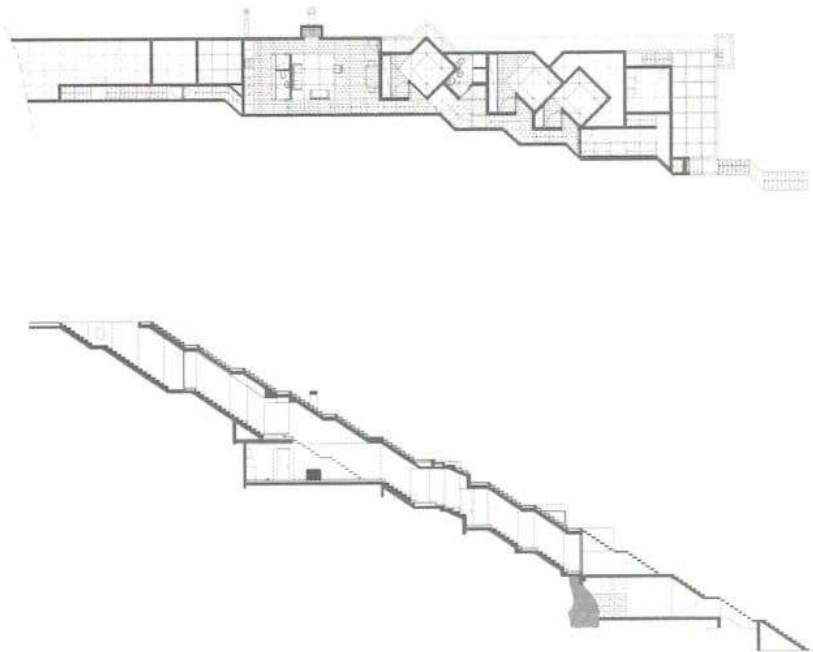

PORTUGUESE
CONTEMPORARY
HOUSES

JOSÉ MANUEL DAS NEVES

ÁLVARO LEITE SIZA

VILLA REAL 1999-2005